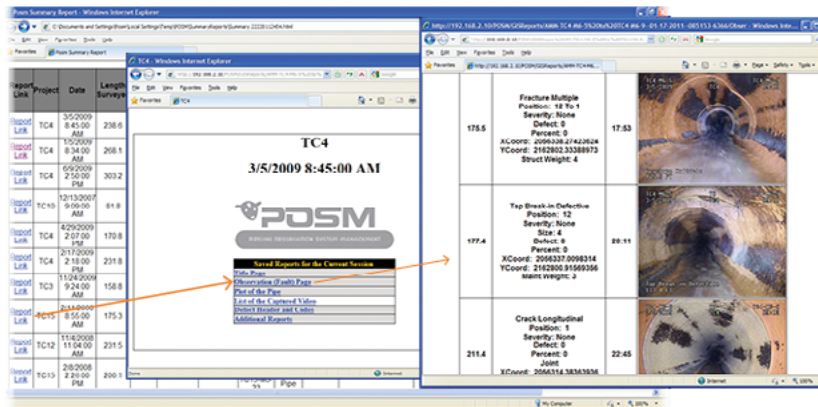

POS M STORAGE

PIPELINE OBSERVATION SYSTEM MANAGEMENT

posmsoftware.com

info@posmsoftware.com

859-274-0041

As Your Storage Needs Grow, POS M Grows With You

When POS M Office will no longer cut it, we offer two fantastic options to upgrade.

POS M Server is our "Premier Storage System," but we understand that some customers have no need to synch up with GIS. That's why we offer POS M Storage, our very powerful mid-level option.

- POS M Storage features and limitations:
- Supports unlimited simultaneous users.
- Saves unlimited sessions on a Microsoft Access Database.
- Not compatible with automatic GIS synchronization.
- Easy, conveniently upgradeable to POS M Server at any time.
- Available in English, Spanish, Portuguese, and Chinese.

NOTE: If your database is larger than 5,000 sessions, we recommend you migrate to POS M Server to maintain maximum speed and efficiency.

NASSCO Version 7 PACP, LACP and MACP Certified.